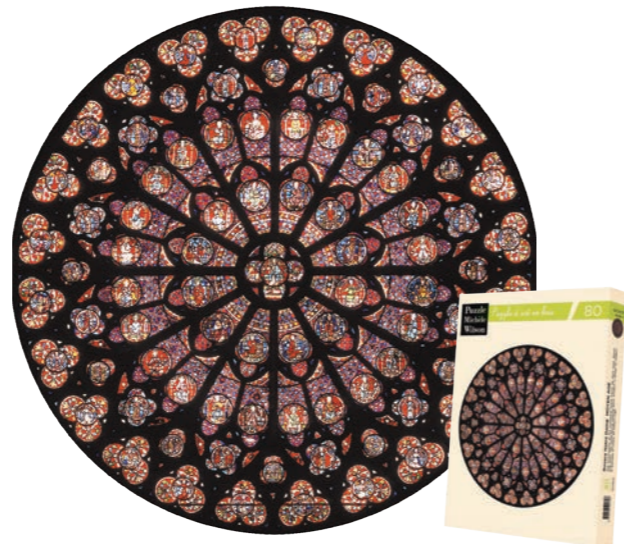

Rosace Notre-Dame MOYEN-ÂGE
A342-80 pieces ≈ 14 x 14 cm