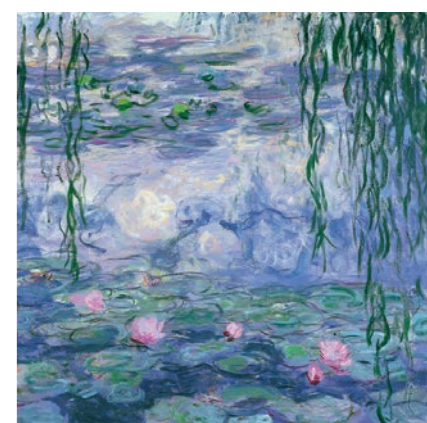

Cabézon élégant THOMAS
Z08-30 pieces ≈ 9 x 9 cm

Nuit VAN GOGH
Z53-30 pieces ≈ 9 x 9 cm

Je t'aime
Z81-30 pieces ≈ 9 x 9 cm

Shakespeare SAUBRY
Z1268-30 pieces ≈ 9 x 9 cm

Notre-Dame LUCE
Z113-30 pieces ≈ 9 x 9 cm