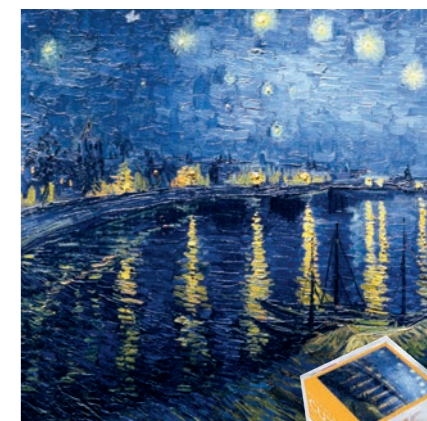

Nuit VAN GOGH
Z53-30 pieces ≈ 9 x 9 cm