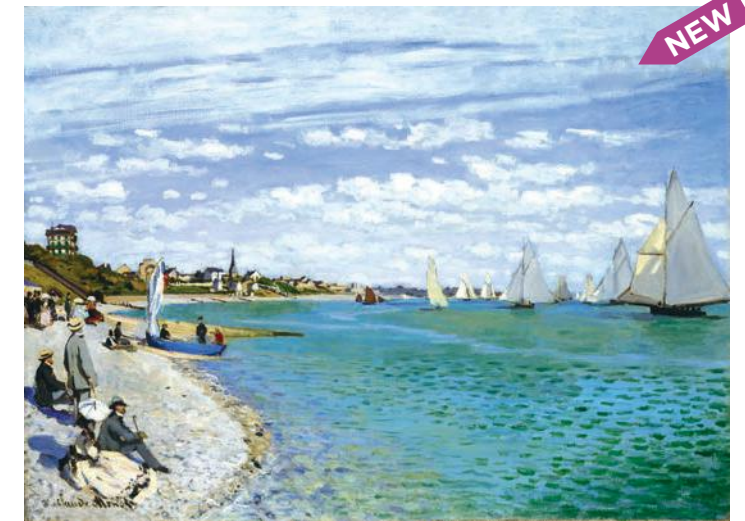

Observing closely the puzzles' pieces will let you discover the details and the composition of the painting. The jigsaw puzzle is a tête-à-tête with an artwork !

Ciel rose en hiver FABIENNE DELACROIX
A1035-750 pieces ≈ 43 x 35 cm
Existe en / in [cuzzle](#)