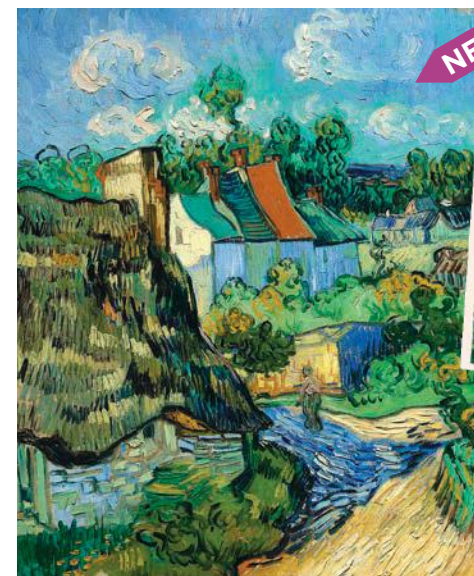

NEW

NEW

NEW

Certaines œuvres ne sont pas rectangulaires. Nos puzzles respectent la forme du tableau.

Some artworks are not rectangular. Our puzzles respect the shape of the artworks.

NEW