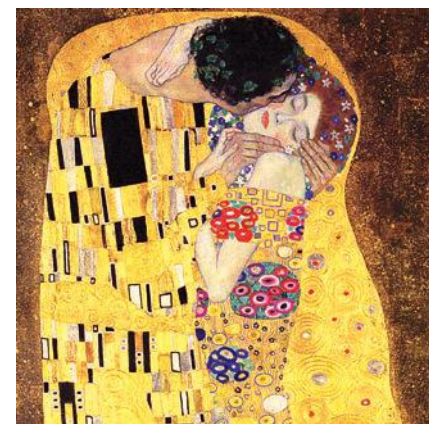

Mona Lisa DE VINCI
Z105-30 pieces ≈ 9 x 9 cm

Le baiser KLIMT
Z108-30 pieces ≈ 9 x 9 cm

Nymphéas MONET
Z87-30 pieces ≈ 9 x 9 cm

Nuit VAN GOGH
Z53-30 pieces ≈ 9 x 9 cm

Le café VAN GOGH
Z36-30 pieces ≈ 9 x 9 cm