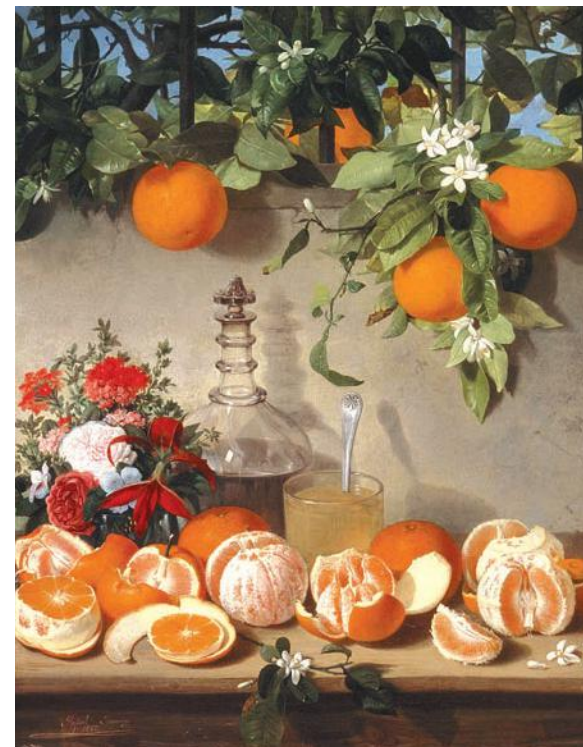

Les oranges BARROS
A764-500 pieces ≈ 28 x 36 cm