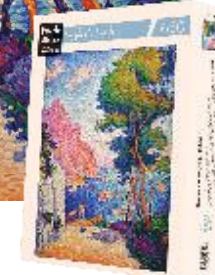

Lorsqu'on fait un puzzle Michèle Wilson, on cherche à déjouer les pièges créés par l'artisan découpeur. C'est un jeu à 2!