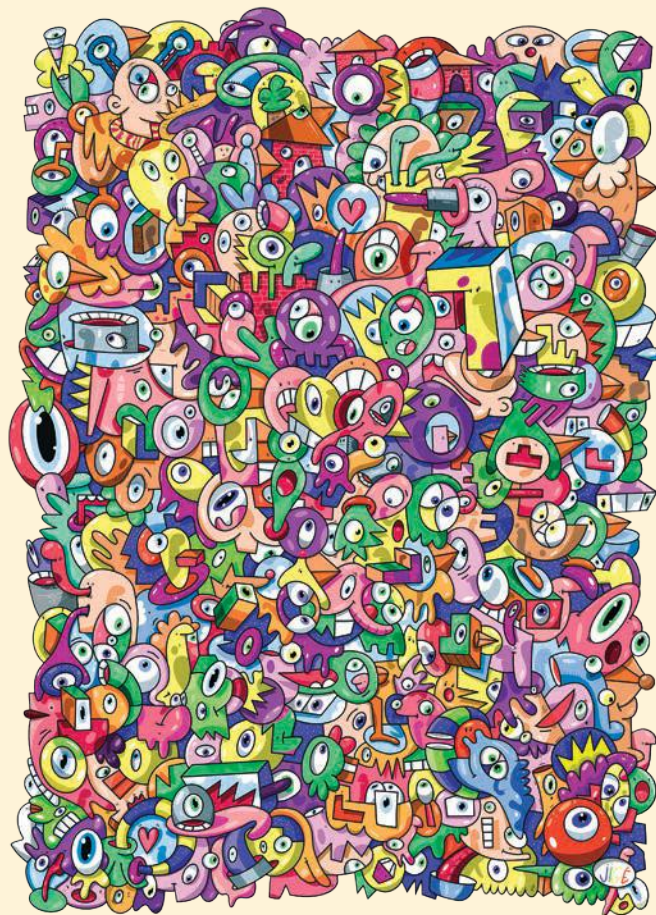

Une fois assemblés, ces puzzles seront incroyables encadrés ! Un grand merci à *La Slow Galerie* et la galerie *Un jour une illustration* avec qui nous avons la chance de collaborer.

*Enter the world of today's artists with our new collection: **Contemporary Illustrations!** Following on from our Blue Collection, this new collection of illustrated wooden jigsaw puzzles lets you explore **captivating modern works** through our unique craftsmanship! Once assembled, these puzzles will look amazing framed! Many thanks to *La Slow Galerie* and the gallery *Un Jour une illustration*, with whom we are pleased to collaborate.*

LES ILLUSTRATIONS CONTEMPORAINES

Les tigres III EMILIE BOUGUEREAU
IC001-500 pieces ≈ 27 x 38 cm

Hurluberlu JIGÉ
IC006-350 pieces ≈ 24 x 30 cm

Promenade en avril LILI WOOD
IC005-350 pieces ≈ 24 x 29 cm

Le baiser ALEXIS BRUCHON
IC002-500 pieces ≈ 27 x 38 cm